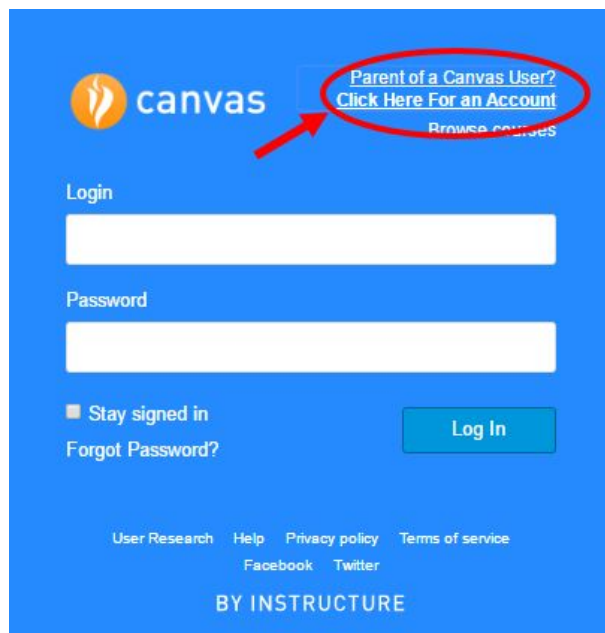

Step 3:

Click on 'Parent of a Canvas User? Click Here For an Account':