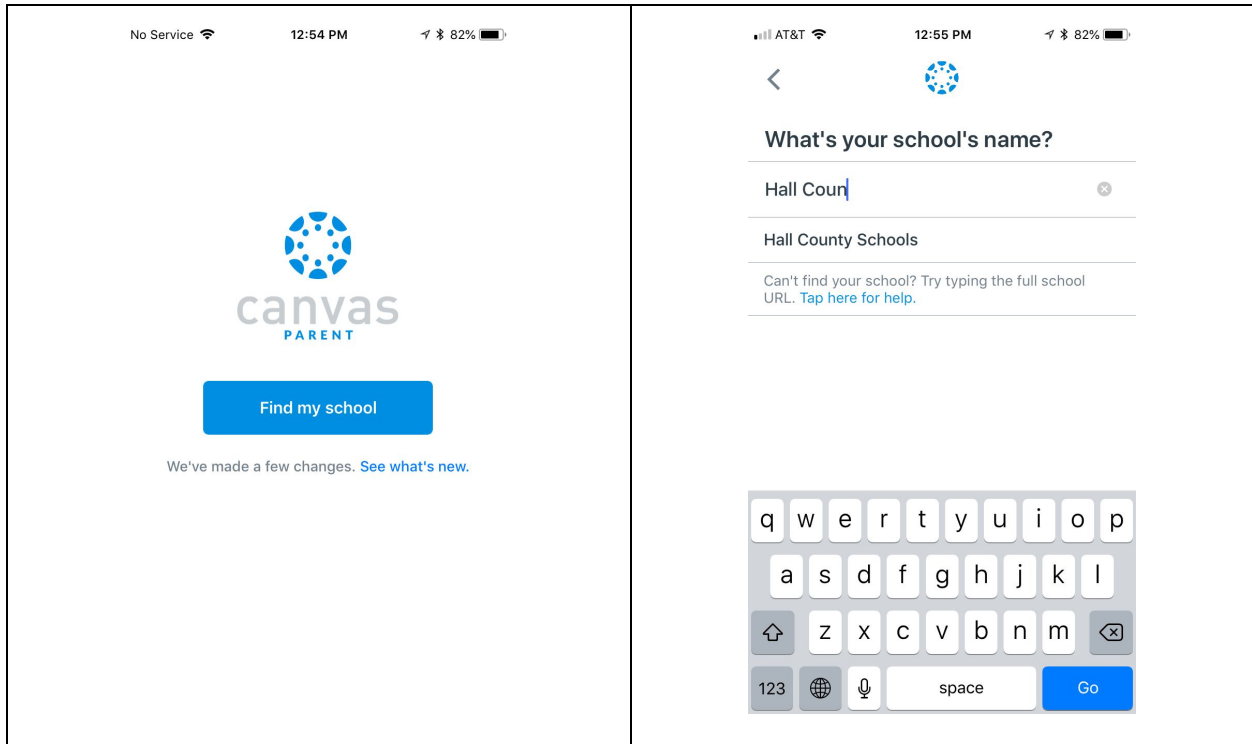

Canvas Parent App:

The Canvas Parent app is the mobile version of Canvas that helps parents stay up-to-date with their student's courses.

[What is the Canvas Parent App?](#)

[Canvas Parent iOS Guide](#)

[Canvas Parent Android Guide](#)

Please note when the app asks the parent to search for your student's institution (school, district, etc.) be sure to search for 'Hall County Schools' instead of the name of your child's school:

AT&T 3:09 PM 67%